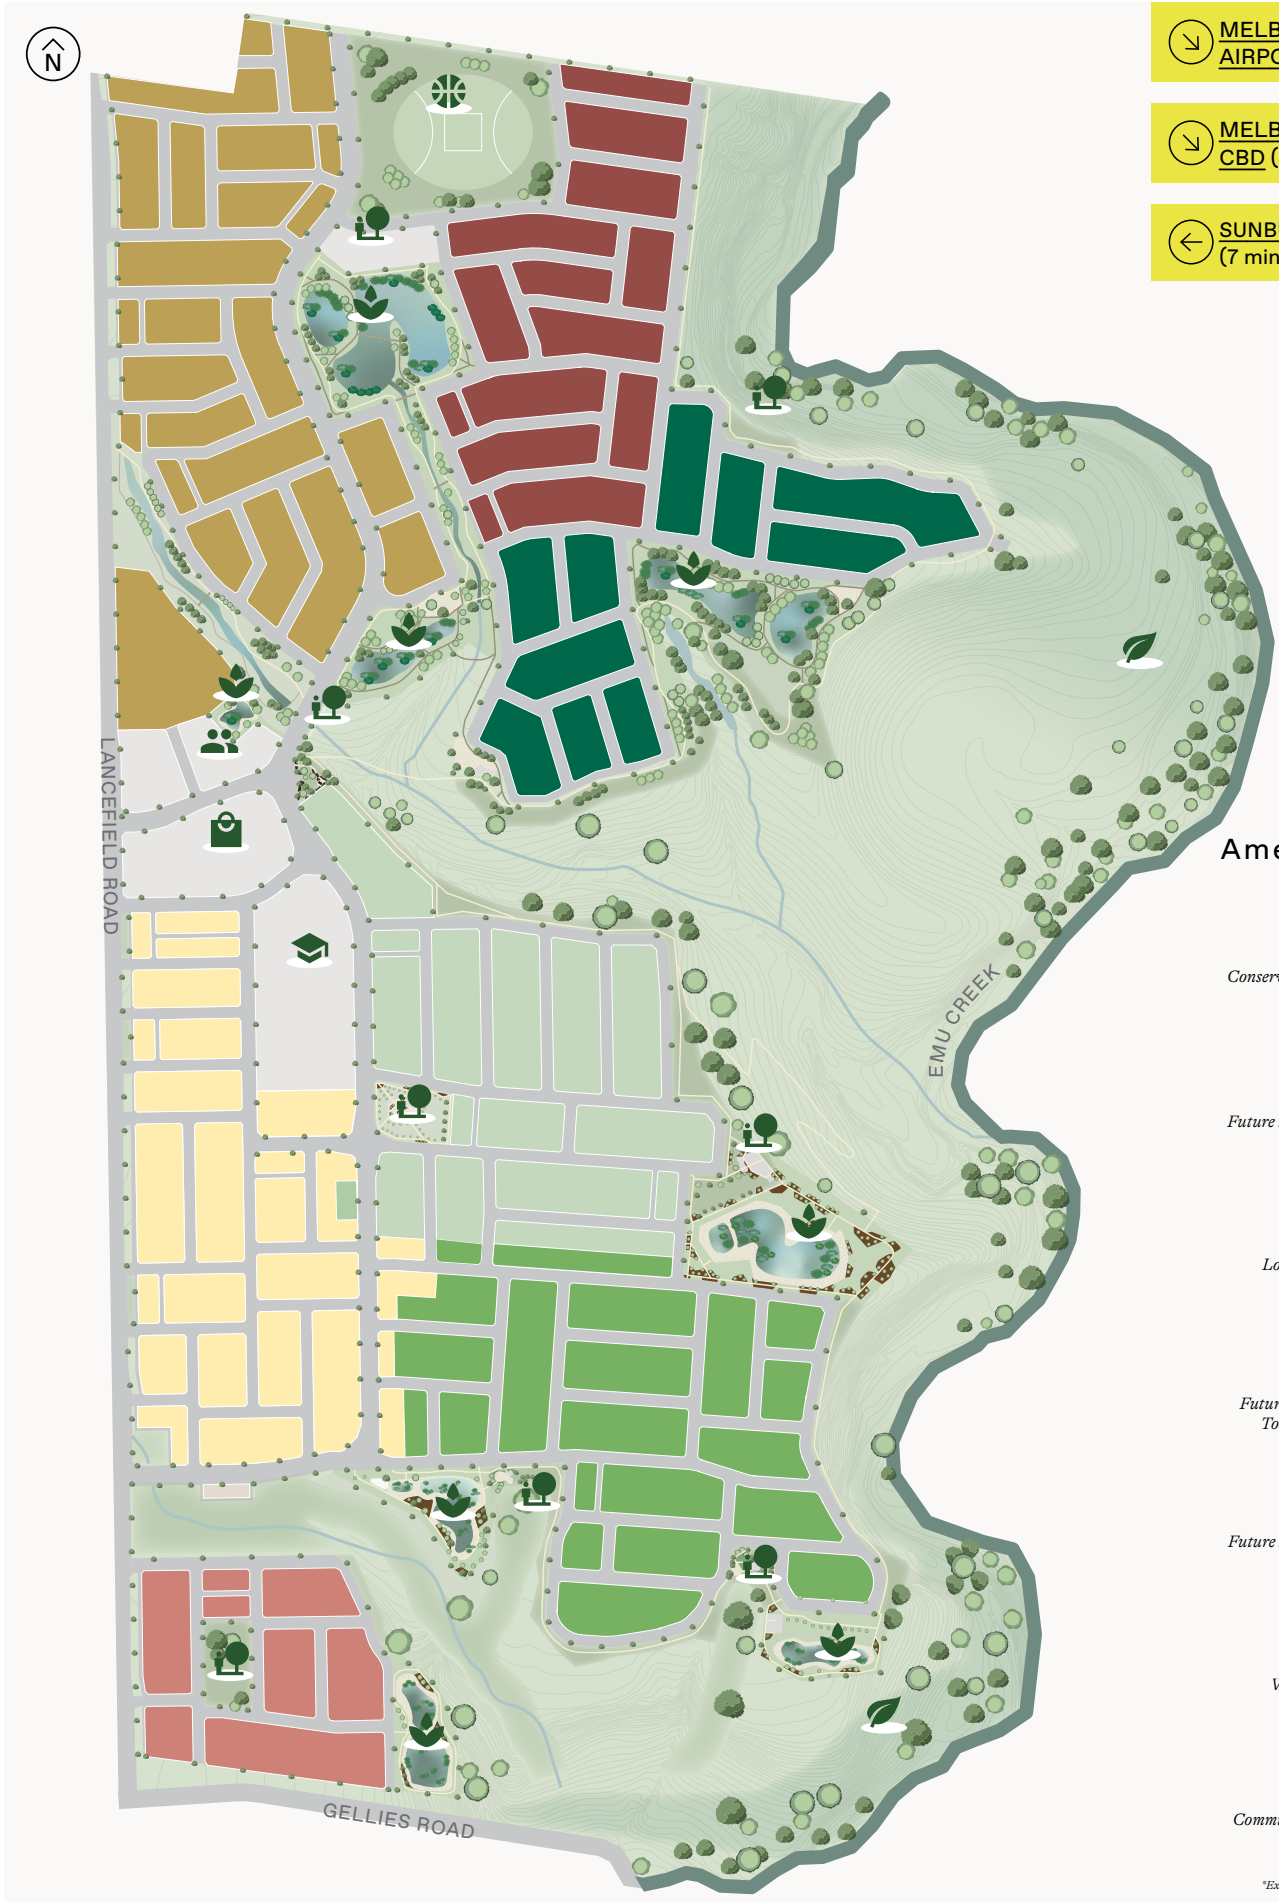

Kingsfield TOMORROW'S HOME

- MELBOURNE AIRPORT** (16 mins)
- MELBOURNE CBD** (37 mins)
- SUNBURY STATION** (7 mins)

Amenities

- Conservation Reserves
- Future Sports Grounds
- Local Parks*
- Future East Village Town Centre
- Future Primary School
- Wetlands*
- Community Facilities

*Existing & Future

Neighbourhoods

- | SALT BUSH
- | CREEKSIDE
- | SOUTH GULLY
- | ACACIA
- | PANORAMA
- | BANKSIA
- | NORTHPOINT